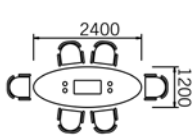

6 seater

6 seater

6 Seat Elliptical Top
(2400 x 1200) 25mm thk with
Cable Ports

*When choosing Glass Insert (G) add £200
per insert*

code	price
UBE24	£900
UBE24	£700

Leg option B or C

Leg option A or D