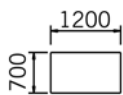

Rectangular Top
(1200 x 700)
25mm thk