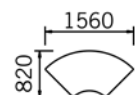

Radius Segment
Top 90°
(1560 x 820) with
700 sides 25mm
thk