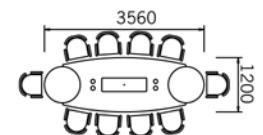

8-10 seater

8 - 10 seater

8-10 Seat Elliptical Top
(3560 x 1200) 25mm thk with
Cable Ports and 2 detachable
Mobile Ends (800°)

*When choosing Glass Insert (G) add £200
per insert*

code	price
UBE35T	£2000
UBE35T	£1500

Finishes: Board finishes are: Walnut (N), Cherry (C), Canadian Maple (CM), White (W), Silver (S), Oak (O), Calva Oak (CO), Beech (B), Grey (G), Japanese Ash (J), Apple (A), and Santiago Cherry (SC).