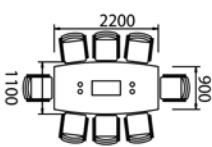

8 seater

8 seater boat

8 Seat Boat Shaped Top (2200 x 900/1100) 25mm thk with Cable Ports

When choosing Glass Insert (G) add £200 per insert

code	price
UBS22	£1000
UBS22	£650