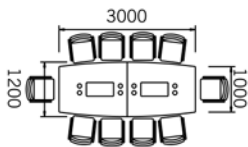

10 seater

10 seater boat

10 Seat Boat Shaped Top (3000 x 1000/1200) 25mm thk with Cable Ports

When choosing Glass Insert (G) add £200 per insert

code	price
UBS30	£1600
UBS30	£1100

Leg option B or C

Leg option A or D