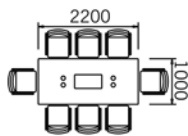

8 seater

8 seater

8 Seat Rectangular Top (2200 x 1000) 25mm thk with Cable Ports

When choosing Glass Insert (G) add £200 per insert

code	price
UBR22	£800
UBR22	£550