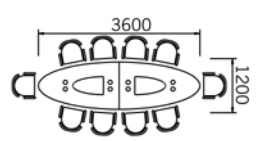

10 seater

10 seater

10 Seat Elliptical Top
(3600 x 1200) 25mm thk with
Cable Ports

*When choosing Glass Insert (G) add £200
per insert*

code	price
UBE36	£1500
UBE36	£1100