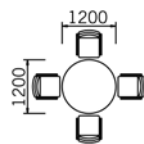

4 seater

4 seater

4 Seat Circular Top (1200^Ø)
25mm thk

Glass insert not available

	code	price
	UBC12	£600
	UBC12	£400