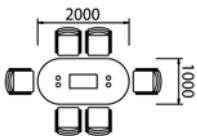

6 seater

6 seater

6 Seat D-Ended Top (2000 x 1000) 25mm thk with Cable Ports

When choosing Glass Insert (G) add £200 per insert

	code	price
Leg option B or C	UBD20	£900
Leg option A or D	UBD20	£600