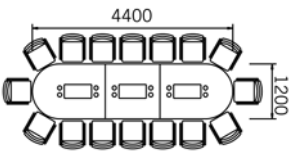

boardroom > d ended

14-16 seater

14-16 seater

14-16 Seat D-Ended Top (4400 x 1200) 25mm thk with Cable Ports

When choosing Glass Insert (G) add £200 per insert

	code	price
Leg option B or C	UBD44	£2000
Leg option A or D	UBD44	£1400