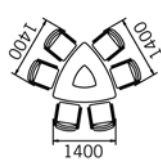

6 seater

6 seater

6 Seat Triangular Top
(1400 sides) 25mm thk

When choosing Glass Insert (G) add £200 per insert

	code	price
Leg option B or C	UBT14	£750
Leg option D	UBT14	£600