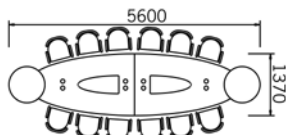

12-14 seater

12-14 seater

12-14 Seat Elliptical Top
(5600 x 1370) 25mm thk with
Cable Ports and 2 detachable
Mobile Ends (800°)

*When choosing Glass Insert (G) add £200
per insert*

code	price
UBE56T	£2200
UBE56T	£1700