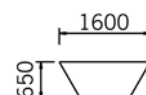

Trapezoidal Top
(1600 x 650) with
700 sides 25mm
thk