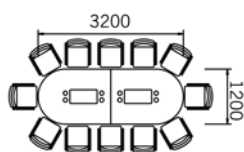

10-12 seater

10-12 seater

10-12 Seat D-Ended Top (3200 x 1200) 25mm thk with Cable Ports

When choosing Glass Insert (G) add £200 per insert

	code	price
	UBD32	£1600
	UBD32	£1100