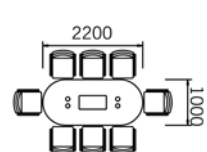

6-8 seater

6-8 seater

6-8 Seat D-Ended Top (2200 x 1000) 25mm thk with Cable Ports

When choosing Glass Insert (G) add £200 per insert

	code	price
	UBD22	£990
	UBD22	£650