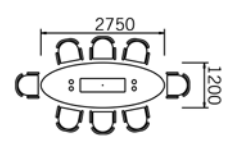

8 seater

8 seater

8 Seat Elliptical Top
(2750 x 1200) 25mm thk with
Cable Ports

*When choosing Glass Insert (G) add £200
per insert*

code	price
UBE275	£1000
UBE275	£800