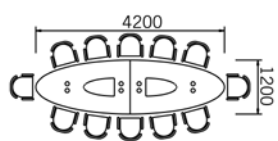

12 seater

12 seater

12 Seat Elliptical Top
(4200 x 1200) 25mm thk with
Cable Ports

*When choosing Glass Insert (G) add £200
per insert*

code	price
UBE42	£1600
UBE42	£1200