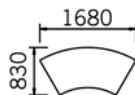

Radius Segment
Top 60°
(1680 x 830) with
700 sides 25mm
thk