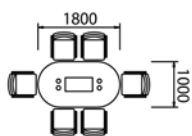

6 seater

6 seater

6 Seat D-Ended Top (1800 x 1000) 25mm thk with Cable Ports

When choosing Glass Insert (G) add £200 per insert

	code	price
	UBD18	£850
	UBD18	£550

Finishes: Board finishes are: Walnut (N), Cherry (C), Canadian Maple (CM), White (W), Silver (S), Oak (O), Calva Oak (CO), Beech (B), Grey (G), Japanese Ash (J), Apple (A), and Santiago Cherry (SC).