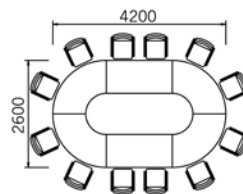

12 seater

12 seater

12 Seat D-Ended Shape
(4200 x 2600 sides) 800 deep
Tops 25mm thk

code	price
UBA42W	£2700