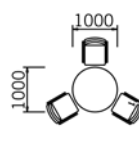

3 seater

3 seater

3 Seat Circular Top (1000^Ø)
25mm thk

Glass insert not available

	code	price
	UBC10	£550
	UBC10	£350