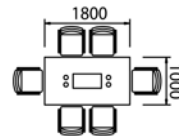

6 seater

6 seater

6 Seat Rectangular Top (1800 x 1000) 25mm thk with Cable Ports

When choosing Glass Insert (G) add £200 per insert

code	price
UBR18	£700
UBR18	£500