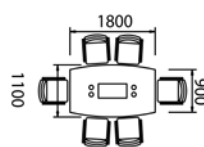

6 seater

6 seater boat

6 Seat Boat Shaped Top (1800 x 900/1100) 25mm thk with Cable Ports

When choosing Glass Insert (G) add £200 per insert

code	price
UBS18	£900
UBS18	£550

Finishes: Board finishes are: Walnut (N), Cherry (C), Canadian Maple (CM), White (W), Silver (S), Oak (O), Calva Oak (CO), Beech (B), Grey (G), Japanese Ash (J), Apple (A), and Santiago Cherry (SC).