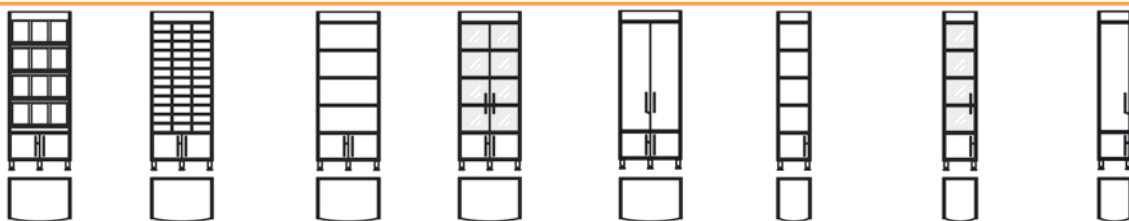

Tall Units

display		pigeon hole		open		glass		hinged		narrow open		narrow glass		narrow hinged	
Tall Display Unit (800W x 556D x 2040H) with 4 swivel shelves, storage shelves behind and lockable base.		Tall Pigeon Hole Unit (800W x 556D x 2040H) with maximum of 36 adjustable Pigeon Holes and lockable base.		Tall Open Unit (800W x 556D x 2040H) with 4 fixed shelves and lockable base.		Tall Glass Door Unit (800W x 556D x 2040H) with 4 fixed shelves, frosted hinged glass doors and lockable base.		Tall Hinged Door Unit (800W x 556D x 2040H) with 4 fixed shelves, lockable hinged door and lockable base.		Tall Narrow Open Unit (425W x 556D x 2040H) with 4 fixed shelves and lockable base.		Tall Narrow Glass Door Unit (425W x 556D x 2040H) with 4 fixed shelves, frosted hinged glass doors and lockable base.		Tall Narrow Hinged Door Unit (425W x 556D x 2040H) with 4 fixed shelves, lockable hinged door and lockable base.	
code	price	code	price	code	price	code	price	code	price	code	price	code	price	code	price
USD20	£850	USP20	£850	USO20	£535	USHG20	£645	USHD20	£595	USO20	£375	USHGN20	£425	USHDN20	£325

Finishes: Board finishes are: Walnut (N), Cherry (C), Canadian Maple (CM), White (W), Silver (S), Oak (O), Calva Oak (CO), Beech (B), Grey (G), Japanese Ash (J), Apple (A), and Santiago Cherry (SC).

10 * Credenza USCREDT - lighting options not available with this unit