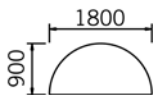

Semi Circle Top
180° (1800 x 900)
with 900 radius
25mm thk