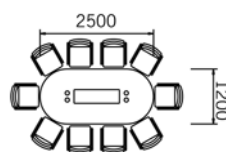

8-10 seater

8-10 seater

8-10 Seat D-Ended Top (2500 x 1200) 25mm thk with Cable Ports

When choosing Glass Insert (G) add £200 per insert

	code	price
	UBD25	£1100
	UBD25	£750