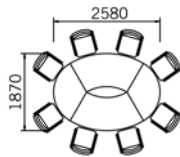

8 seater

8 seater

8 Seat Elliptical Shape
(2580 x 1870) 800 deep Tops
25mm thk

code	price
UBA26Z	£1800

Finishes: Board finishes are: Walnut (N), Cherry (C), Canadian Maple (CM), White (W), Silver (S), Oak (O), Calva Oak (CO), Beech (B), Grey (G), Japanese Ash (J), Apple (A), and Santiago Cherry (SC).