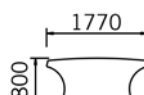

Classic
Trapezoidal Top
(1770 x 800)
25mm thk